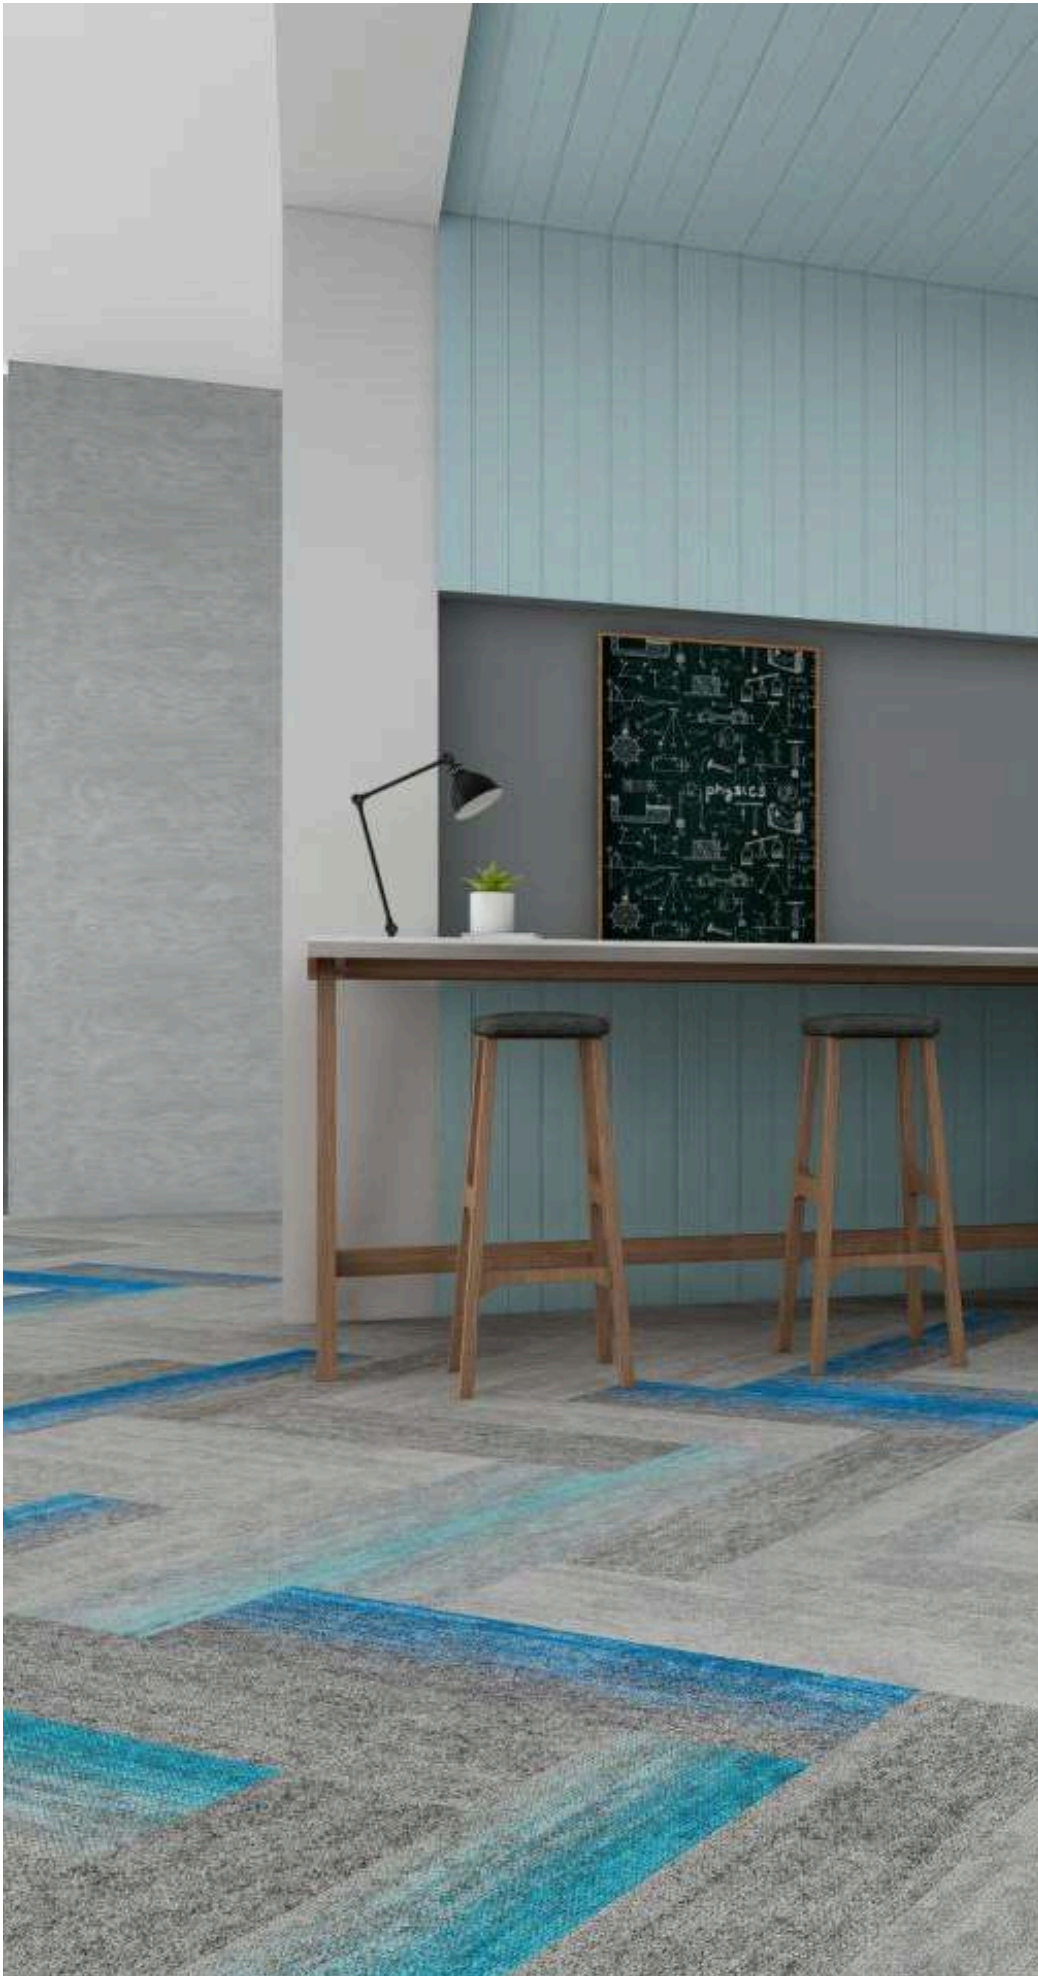

Dark Grey 300