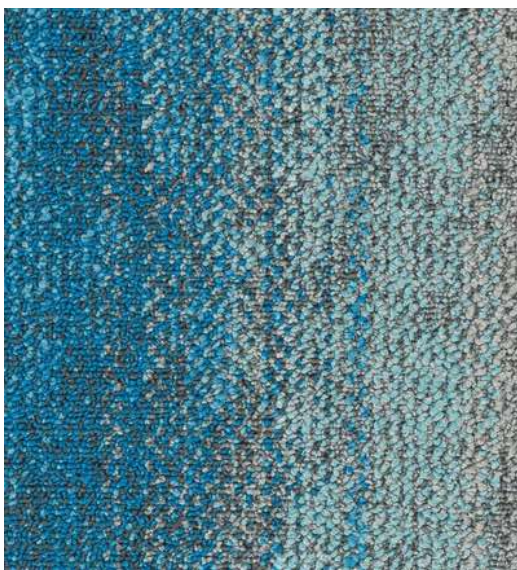

DARK BLUE 302

RED 301

DARK GREY 300

TURQUOISE 201

LIME GREEN 203

MEDIUM GREY 200

LIGHT ORANGE 101

BURNT ORANGE 102