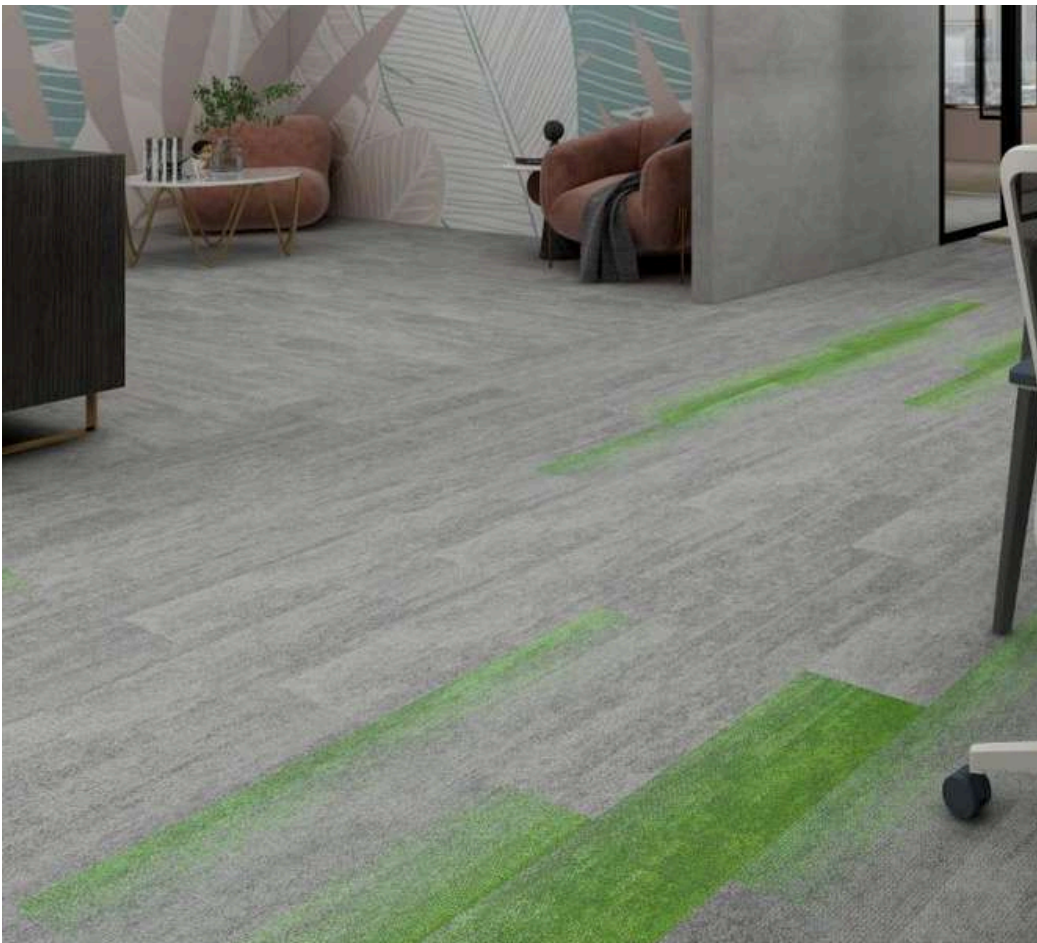

Base colour: Medium Grey 200
Accent colour: Lime Green 203