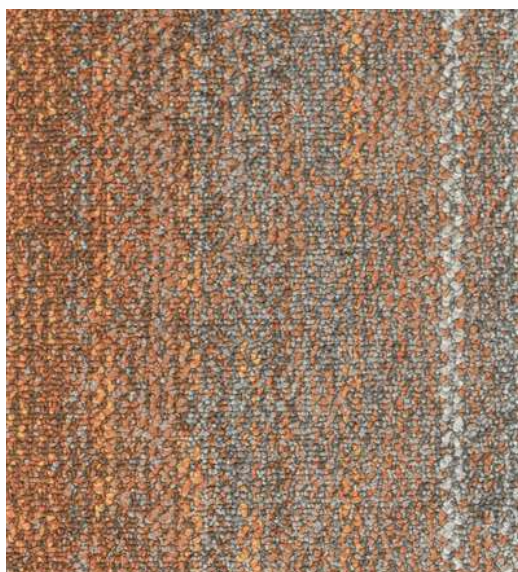

DARK BLUE 302

RED 301

DARK GREY 300

TURQUOISE 201

LIME GREEN 203

MEDIUM GREY 200

LIGHT ORANGE 101

BURNT ORANGE 102