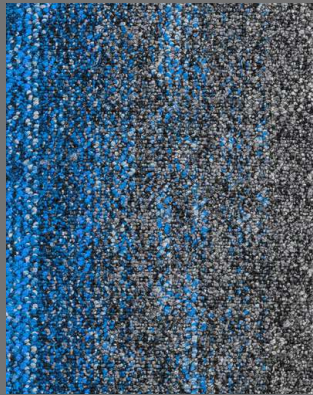

**GRAVITY**

SOLUTION  
DYED

# GRAVITY

SOLUTION  
DYED

DARK BLUE 302

RED 301

DARK GREY 300

TURQUOISE 201

LIME GREEN 203

MEDIUM GREY 200

**Red 301**

**Base colours Dark Grey 300  
Accent colours: Red 301**

**Dark Grey 300**

**Base colour: Dark Grey 300**

**Medium Grey 200**

**Turquoise 201**

**Base colour: Medium Grey 200**  
**Accent colour: Turquoise 201**

# IMPORTANT INFORMATION

You can choose from various laying techniques to create dynamic patterns that captivate the eye such as Monolithic, Ashlar, Brick, and Herringbone.

Each 2m wide repeat consists of 8 planks as illustrated below. Each box comes with a random mix of these patterns, enabling you to easily create striking visual effects.